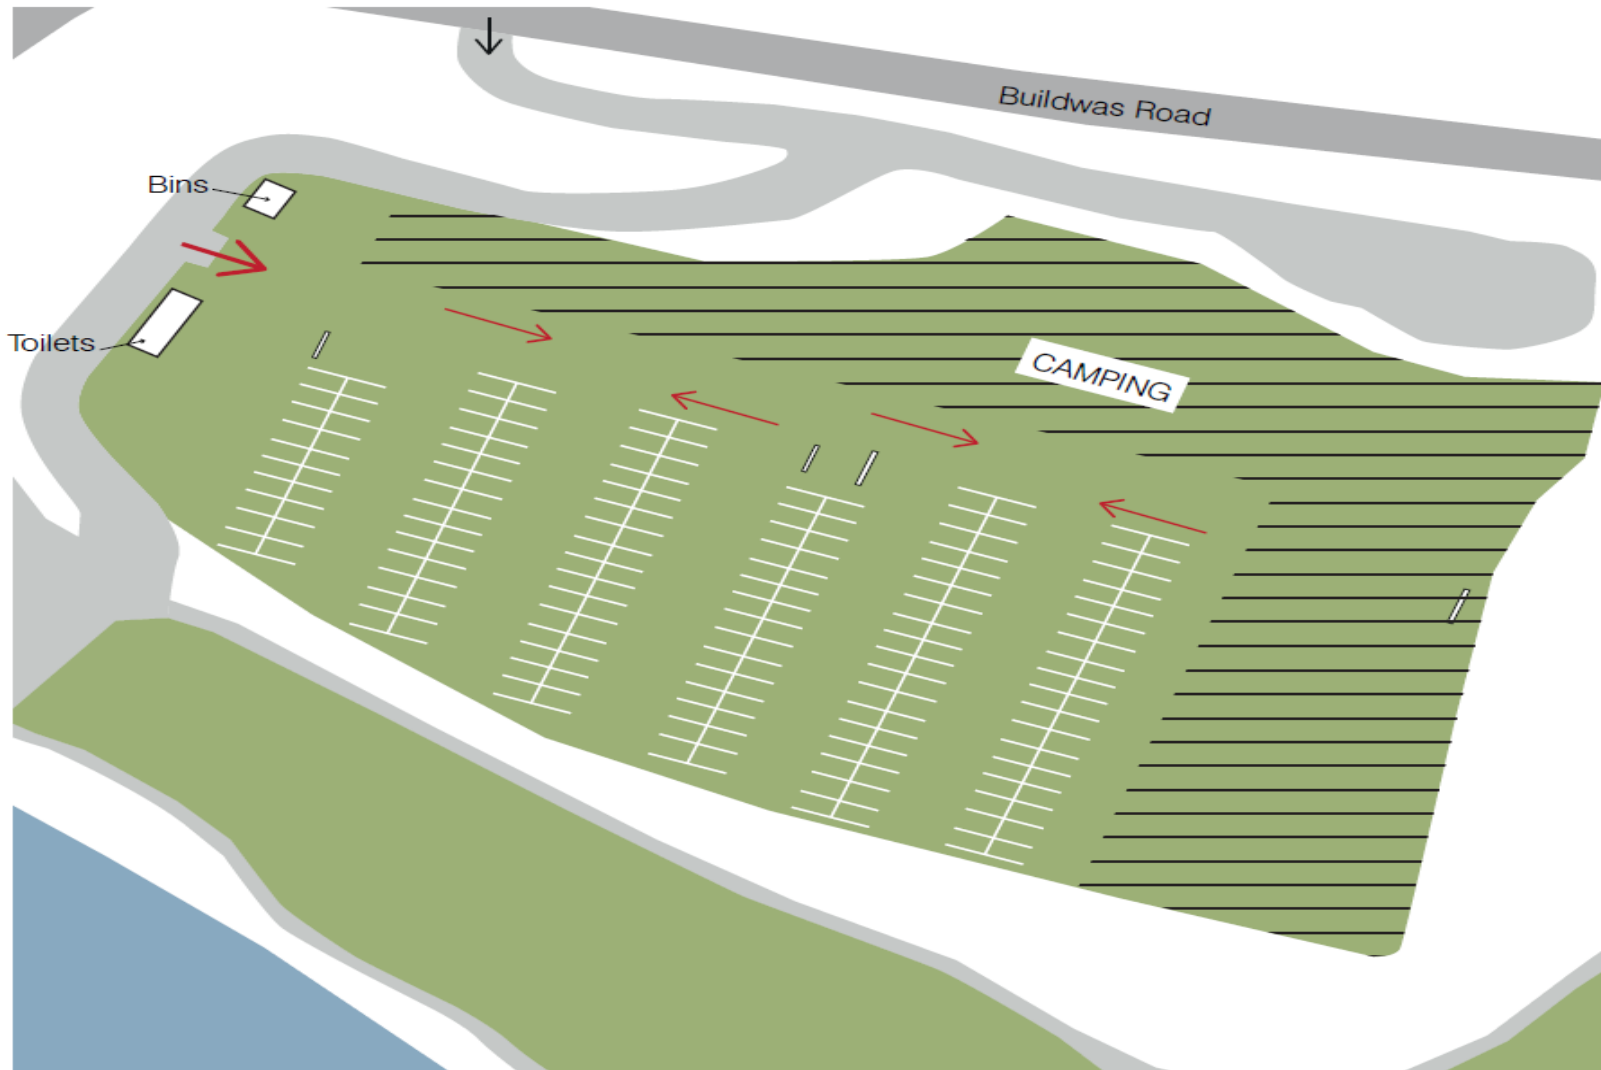

# Camping Field and Car Parking Plan

- Car parking will be chargeable this year: £3 per vehicle/day OR £5 for two days. QR codes will be displayed to enable payment by card
- Camping is only permitted in the designated area
- Campers must leave a safe distance between tents for safety reasons
- The central access route **MUST BE KEPT CLEAR AT ALL TIMES** for emergency vehicles
- Barbecues and fires are **NOT** permitted on the camping field
- Please dispose of all litter in the bins provided