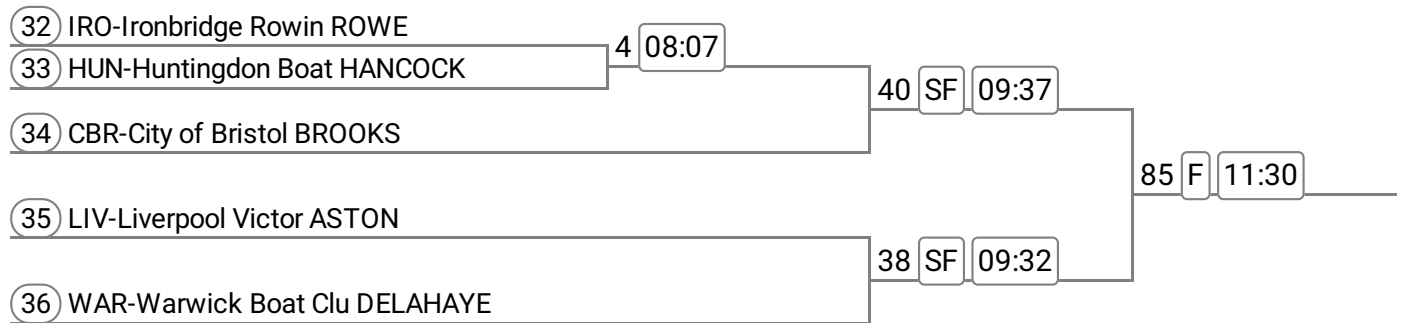

Event: 14 - Op J15 2x **Band 2**

Sponsored by NIDEC Drives