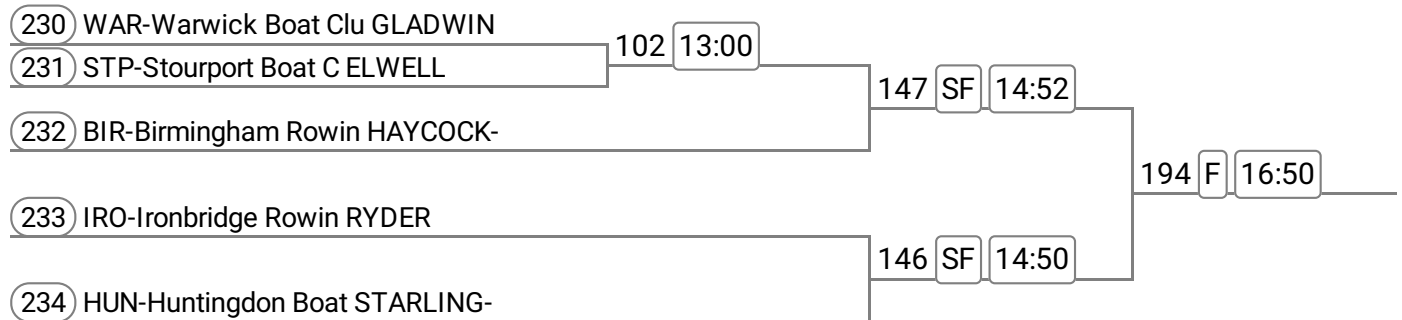

Sponsored by Alderson's Butchers Pie House & Kitchen

Division: Division 2

Event: 63 - W J16 1x

Sponsored by Gail Thomas

Event: 64 - Op 4+

Sponsored by Easy Regatta

Event: 65 - W J13 4x+

Sponsored by ABA Crane Hire