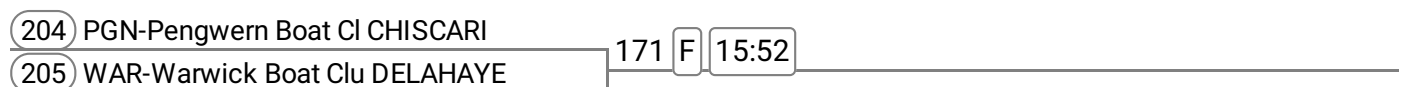

Event: 58 - Op J15 1x **Band 2**

Sponsored by NIDEC Drives