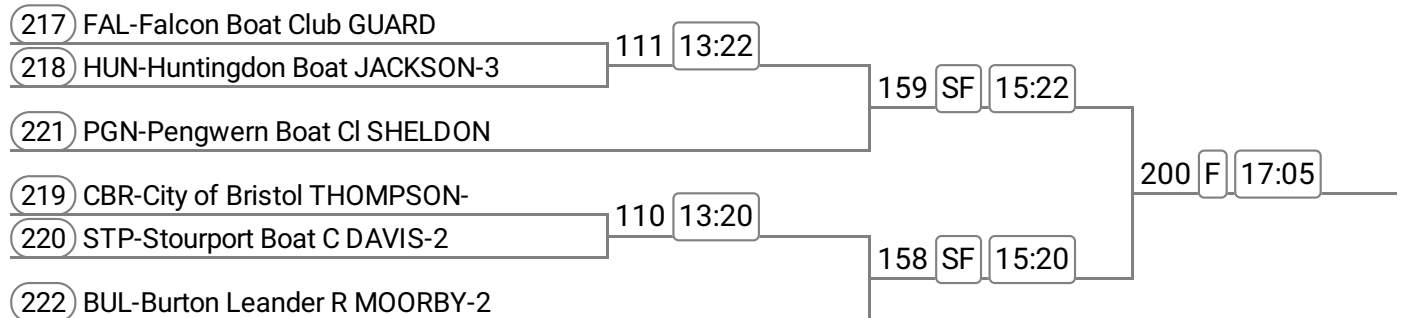

Sponsored by Wenlock Olympian Society - 138th Wenlock Olympian Games

Event: 60 - W J18 1x

Sponsored by Respol Flooring

Event: 61 - W J17 1x **Band 2**

Sponsored by Gap Personnel

Event: 62 - W J17 1x **Band 1**