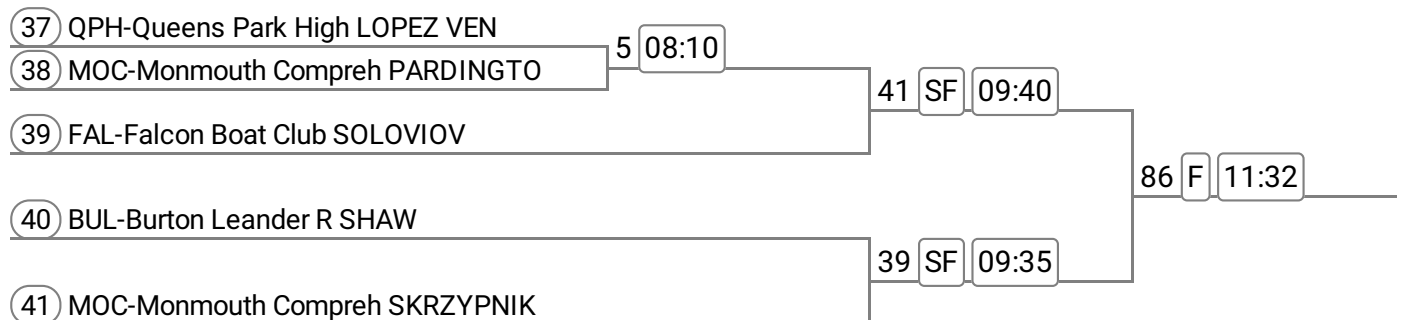

Event: 15 - Op J15 2x **Band 1**

Sponsored by Fast Exocet