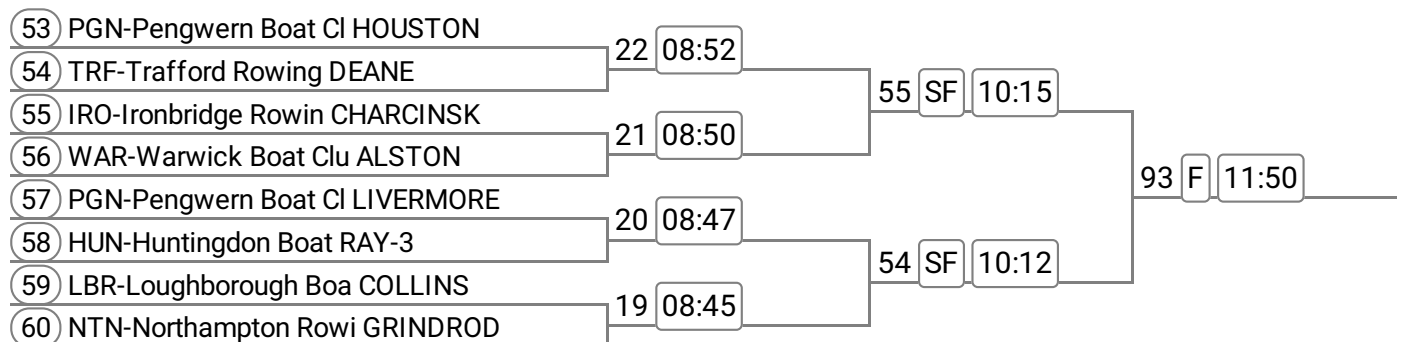

Sponsored by Gap Personnel

Event: 18 - W J17 2x **Band 1**

Sponsored by Ironbridge Gorge Parish Council

Event: 19 - W J16 2x

Sponsored by S J Richards Limited

2024 Gap Personnel Ironbridge Regatta Sunday

Division: Division 1