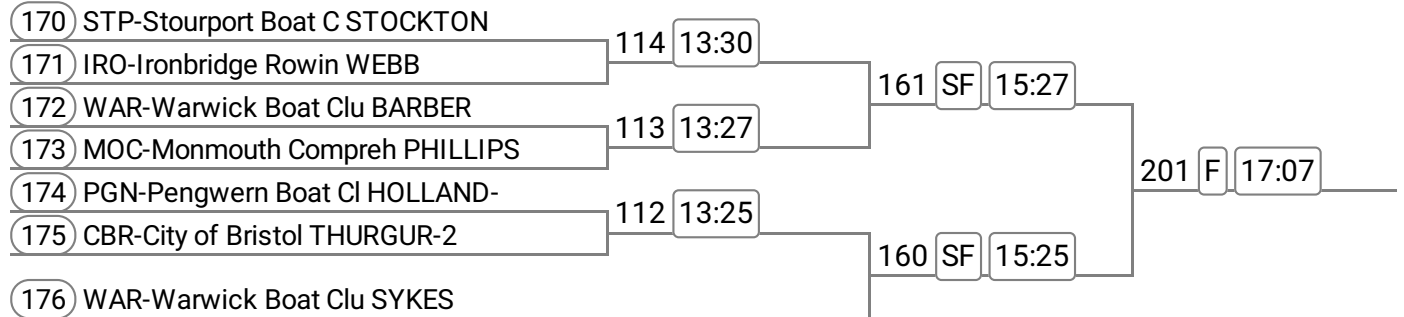

Division: Division 2

Event: 50 - Op J16 2x

Sponsored by S J Richards Limited

Event: 51 - W J15 2x **Band 1**

Sponsored by Easy Regatta

Event: 52 - W J15 2x **Band 2**

Sponsored by Hedgerow Honey

Event: 53 - W J14 2x **Band 2**