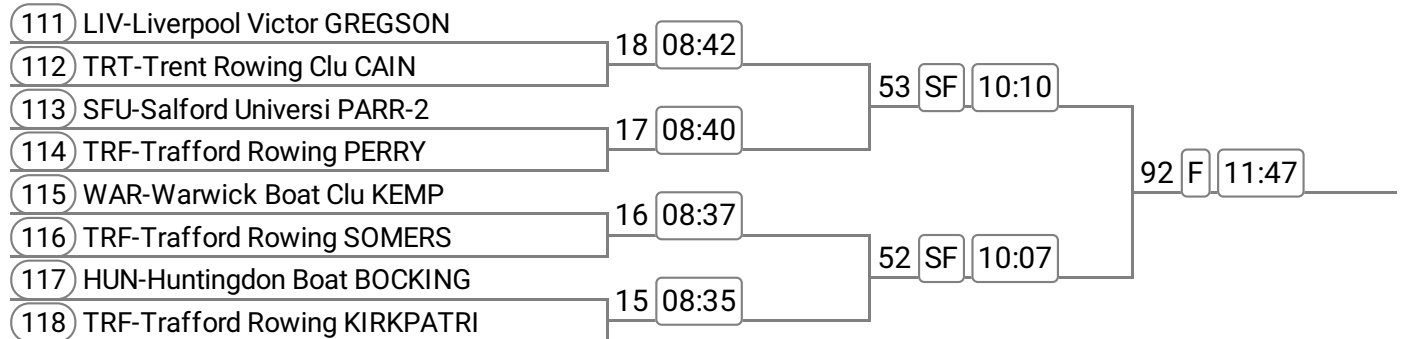

Division: Division 1

Event: 32 - Mx 2x

Sponsored by Story Contracting Limited