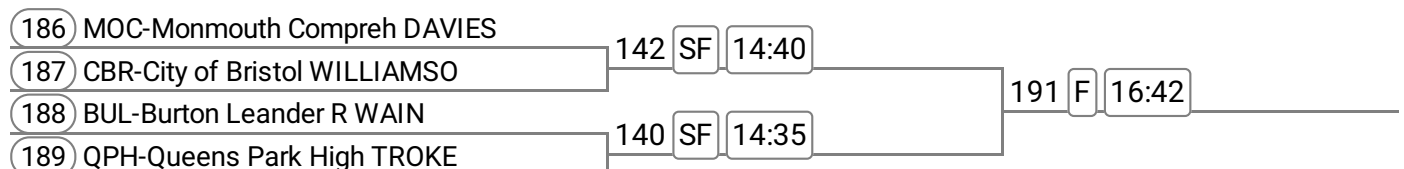

Event: 53 - W J14 2x **Band 2**

Sponsored by NIDEC Drives