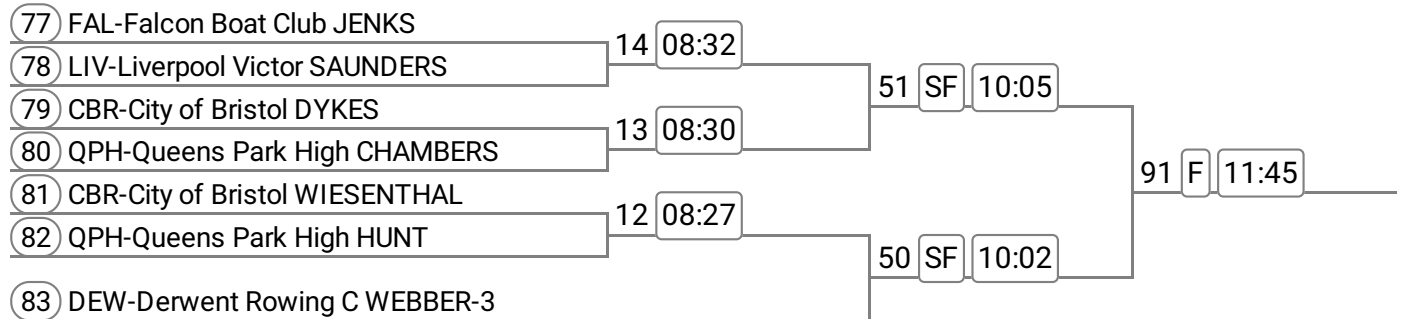

Division: Division 1

Event: 25 - W J15 1x **Band 1**

Sponsored by Respol Flooring