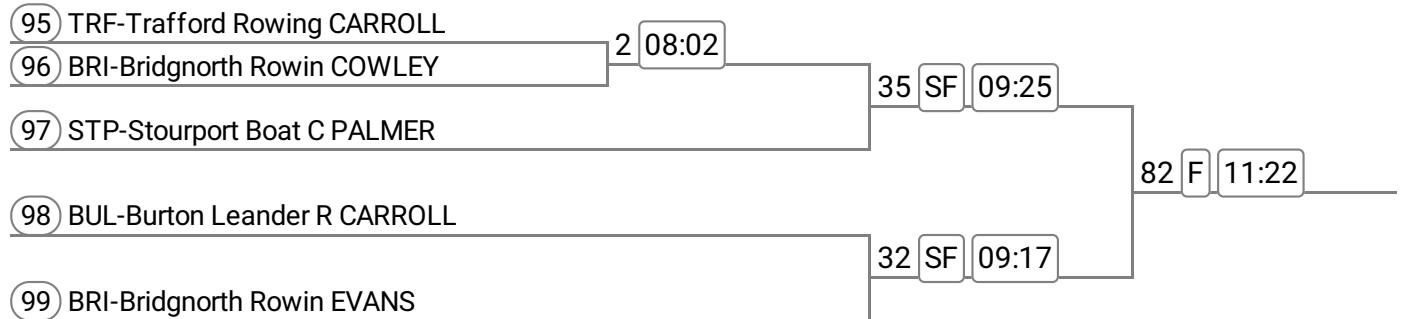

Division: Division 1

Event: 29 - Op 2x **Band 2**

Sponsored by Respol Flooring