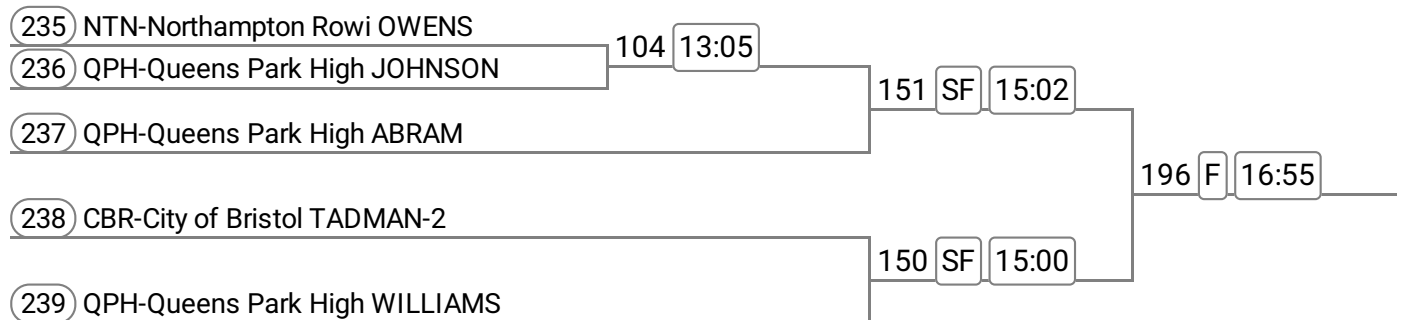

Sponsored by Alderson's Butchers Pie House & Kitchen

Division: Division 2

Event: 63 - W J16 1x

Sponsored by Gail Thomas

Event: 64 - Op 4+

Sponsored by Easy Regatta

Event: 65 - W J13 4x+

Sponsored by ABA Crane Hire