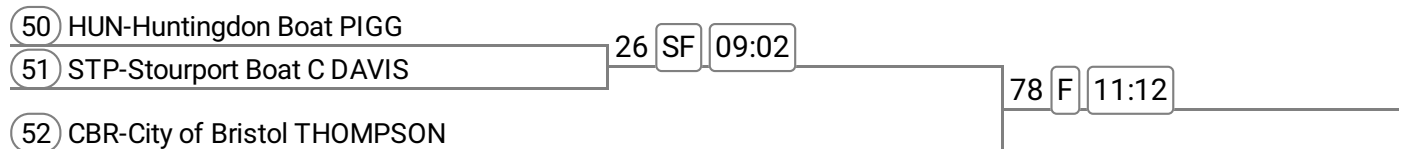

Event: 18 - W J17 2x **Band 1**

Sponsored by Ironbridge Gorge Parish Council