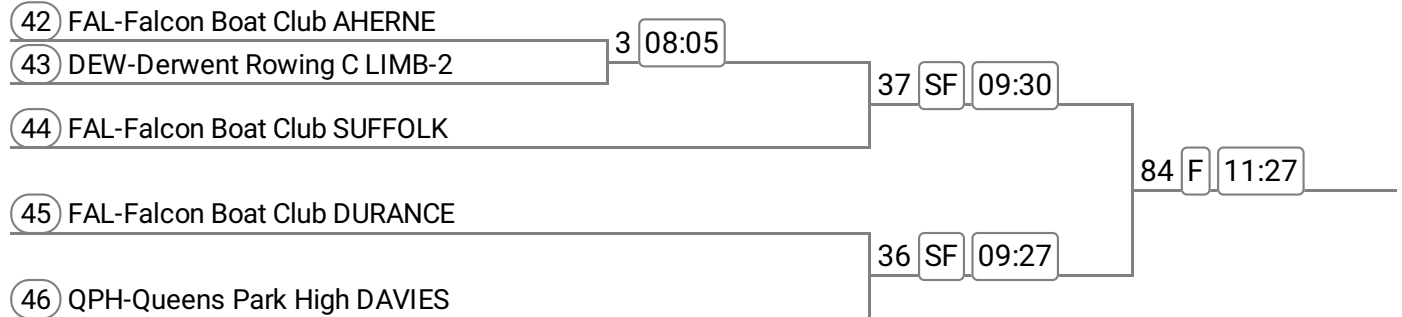

Event: 14 - Op J15 2x **Band 2**

Sponsored by NIDEC Drives

Event: 15 - Op J15 2x **Band 1**

Sponsored by Fast Exocet

Division: Division 1

Event: 16 - Op J14 2x

Sponsored by Wrekin Sheet Metal

Event: 17 - W J17 2x **Band 2**