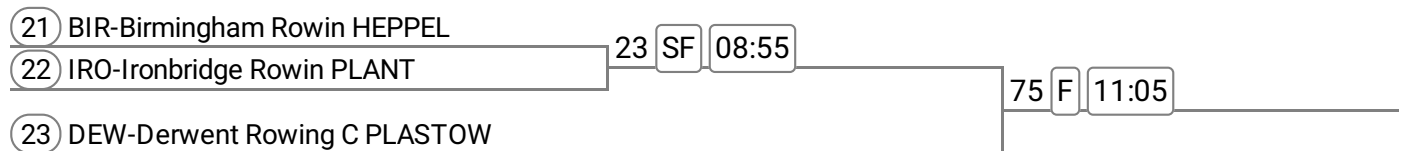

Division: Division 1

Event: 7 - W J15 4x+

Sponsored by The Toy Box

Event: 8 - W J14 4x+

Sponsored by NIDEC Drives

Event: 9 - Op MasC 2x

Sponsored by Gail Thomas

Event: 10 - Op MasD/E 2x