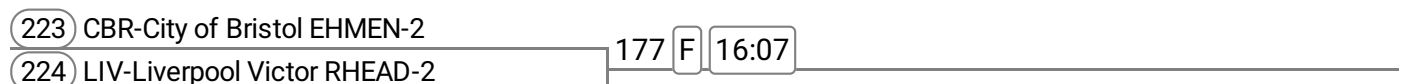

Event: 62 - W J17 1x **Band 1**

Sponsored by Alderson's Butchers Pie House & Kitchen