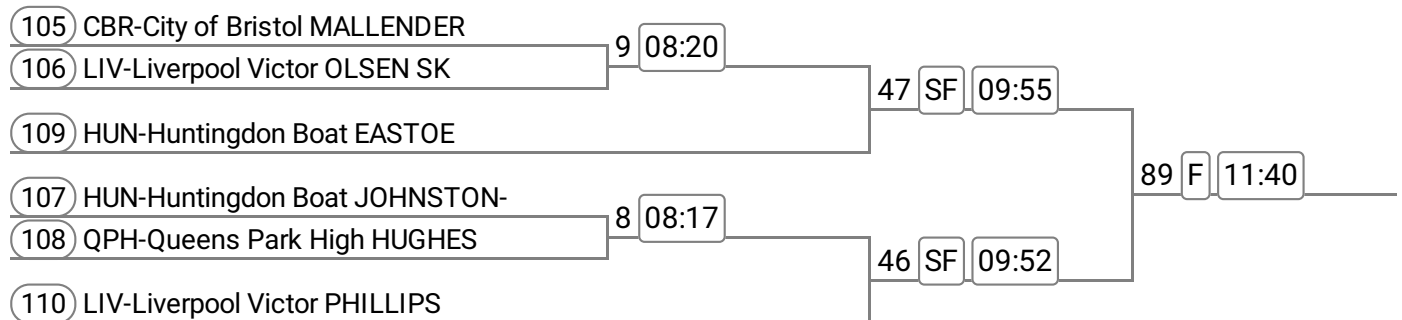

Sponsored by K-RL Logistics

Division: Division 1

Event: 29 - Op 2x **Band 2**

Sponsored by Respol Flooring

Event: 30 - W 1x

Sponsored by Fast Exocet

Event: 31 - Op J13 1x

Sponsored by ABA Crane Hire