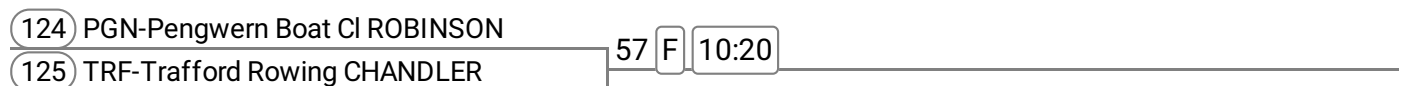

Event: 35 - Op J12 1x

Sponsored by The Toy Box