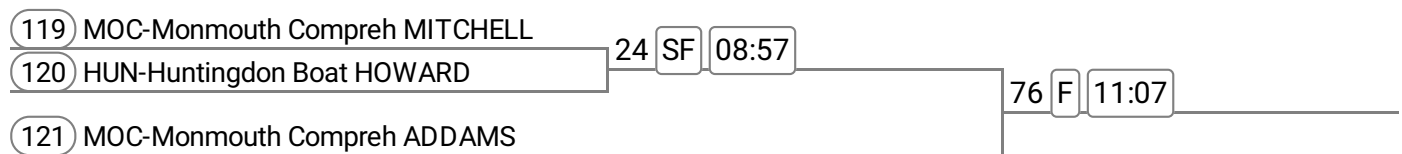

Division: Division 1

Event: 32 - Mx 2x

Sponsored by Story Contracting Limited

Event: 33 - Mx 4x-

Sponsored by NIDEC Drives

Event: 34 - Op 8+

Sponsored by Gap Personnel

Event: 35 - Op J12 1x