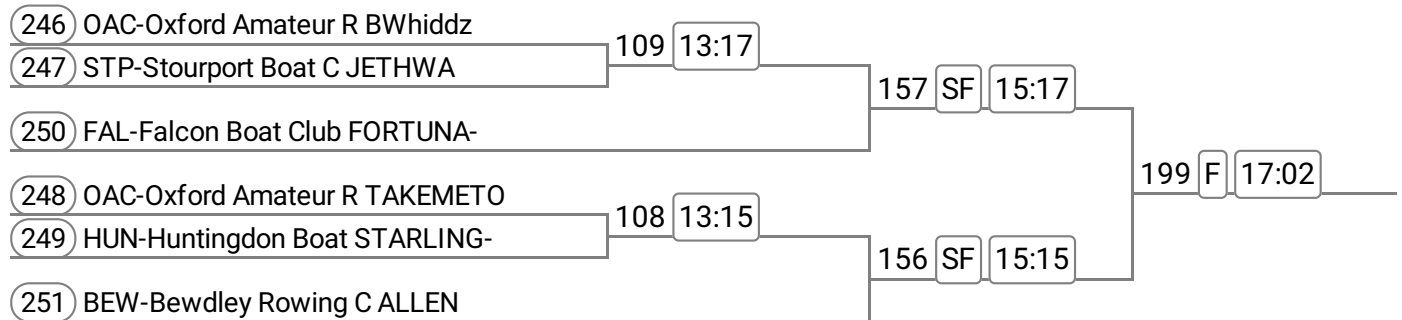

Division: Division 2

Event: 66 - Op 1x **Band 2**

Sponsored by S J Richards Limited

Event: 67 - W 8+

Sponsored by Gap Personnel

Event: 68 - Op J13 2x

Sponsored by Story Contracting Limited

Division: Division 2