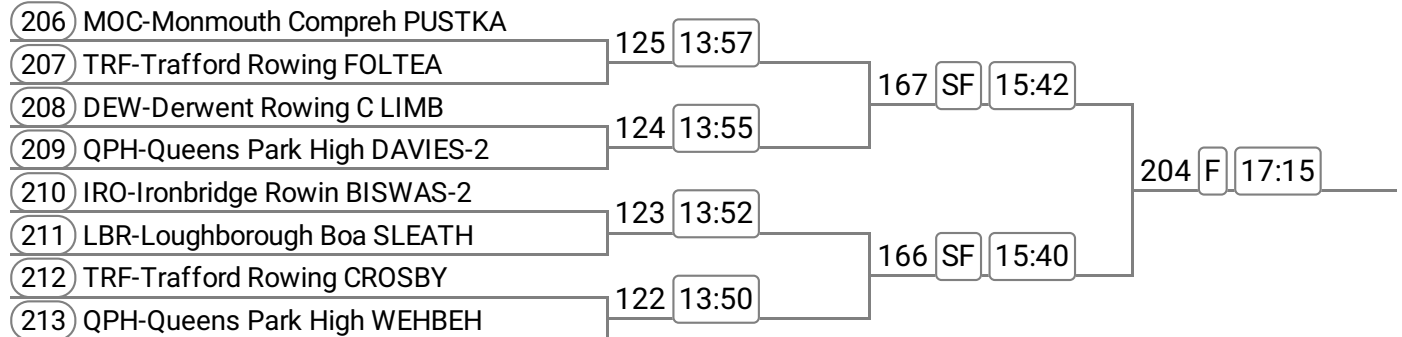

2024 Gap Personnel Ironbridge Regatta Sunday

Division: Division 2

Event: 59 - Op J14 1x

Sponsored by Wenlock Olympian Society - 138th Wenlock Olympian Games