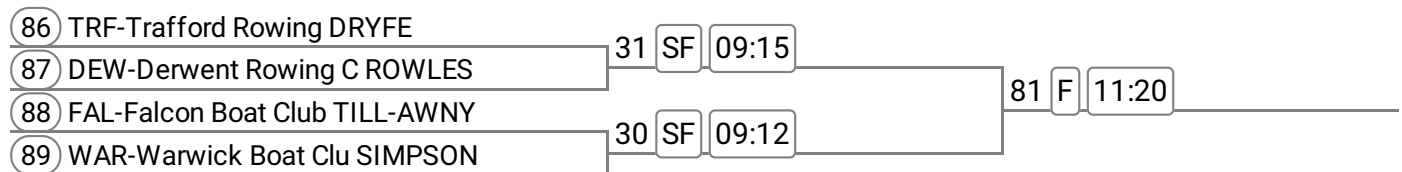

Division: Division 1

Event: 25 - W J15 1x **Band 1**

Sponsored by Respol Flooring

Event: 26 - W J15 1x **Band 2**

Sponsored by Bloomers and Carolines of Wem

Event: 27 - W J14 1x

Sponsored by K-RL Logistics

Event: 28 - Op 2x **Band 1**