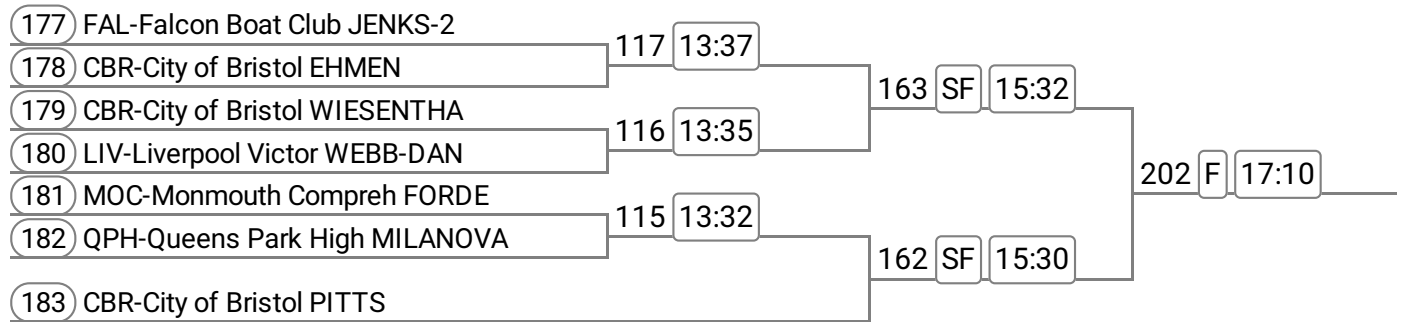

Division: Division 2

Event: 50 - Op J16 2x

Sponsored by S J Richards Limited

Event: 51 - W J15 2x **Band 1**

Sponsored by Easy Regatta

Event: 52 - W J15 2x **Band 2**

Sponsored by Hedgerow Honey

Event: 53 - W J14 2x **Band 2**