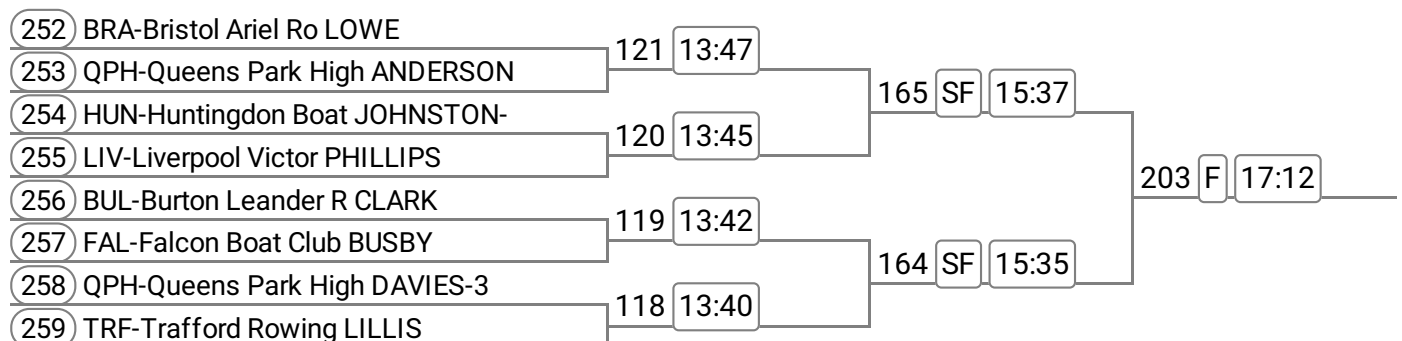

Division: Division 2

Event: 66 - Op 1x **Band 2**

Sponsored by S J Richards Limited

Event: 67 - W 8+

Sponsored by Gap Personnel

Event: 68 - Op J13 2x

Sponsored by Story Contracting Limited

Division: Division 2