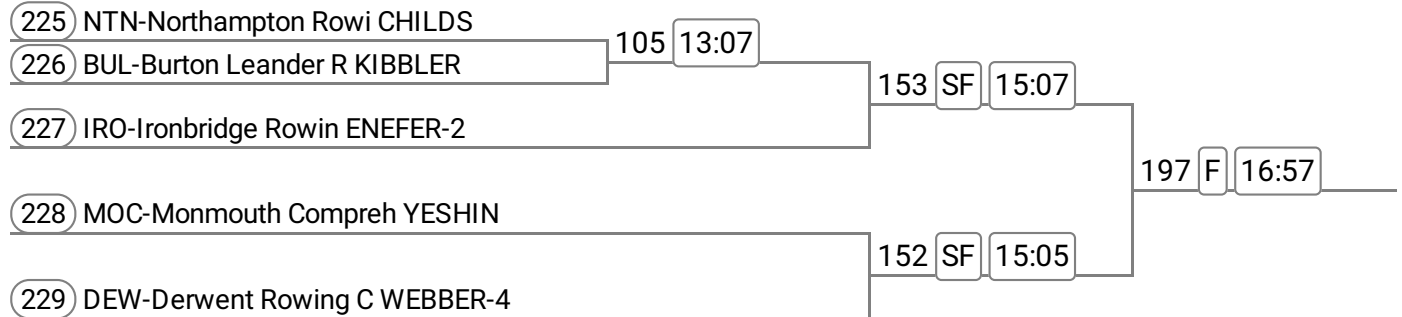

Division: Division 2

Event: 63 - W J16 1x

Sponsored by Gail Thomas