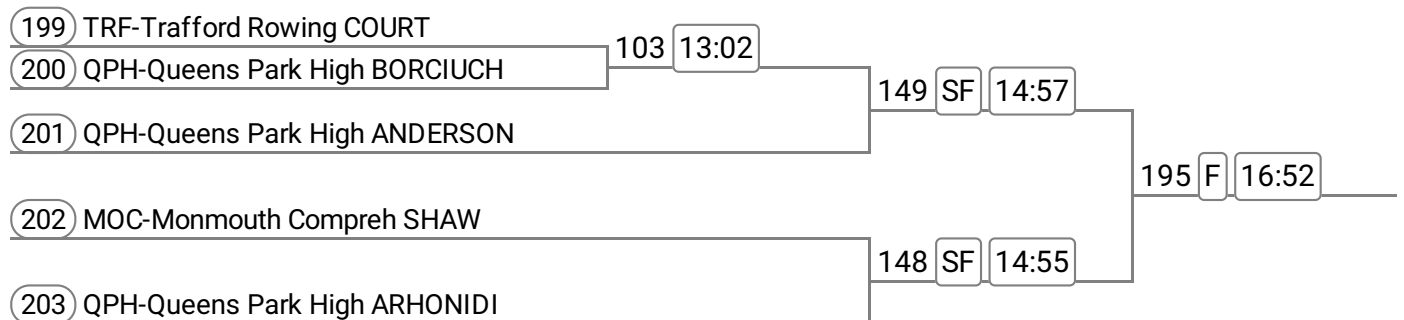

Event: 57 - Op J15 1x **Band 1**

Sponsored by Story Contracting Limited