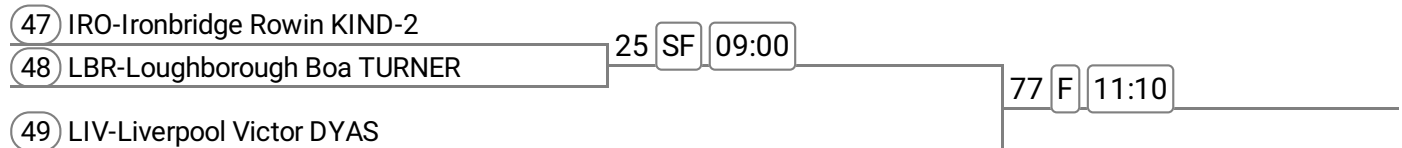

Event: 17 - W J17 2x **Band 2**

Sponsored by Gap Personnel