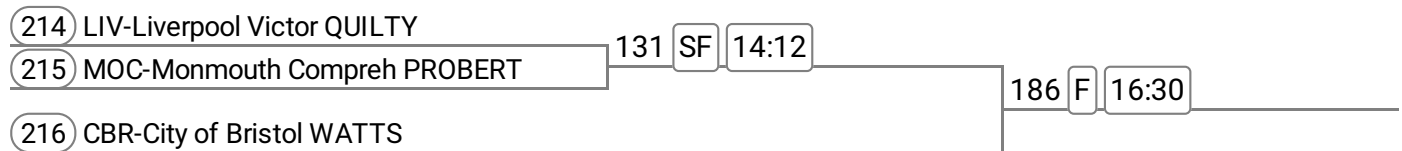

Event: 60 - W J18 1x

Sponsored by Respol Flooring