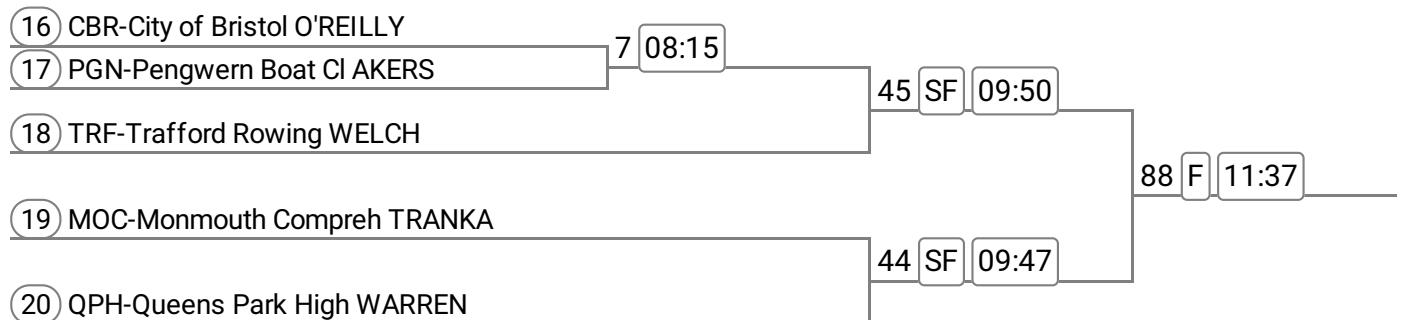

Event: 8 - W J14 4x+

Sponsored by NIDEC Drives