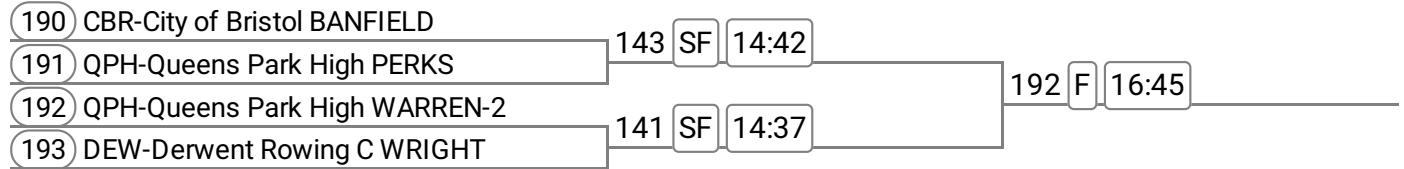

Division: Division 2

Event: 54 - W J14 2x **Band 1**

Sponsored by Wrekin Sheet Metal