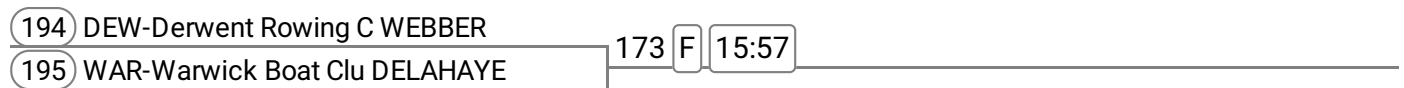

Event: 55 - Op MasD 1x

Sponsored by The Butchers Bar Broseley