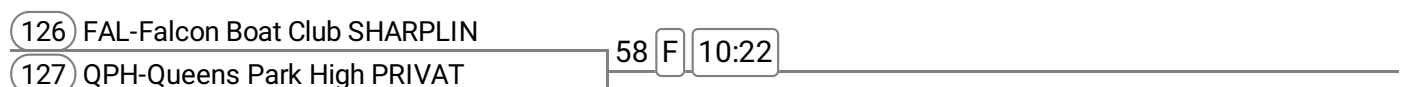

Event: 36 - Op J13 4x+

Sponsored by The Toy Box