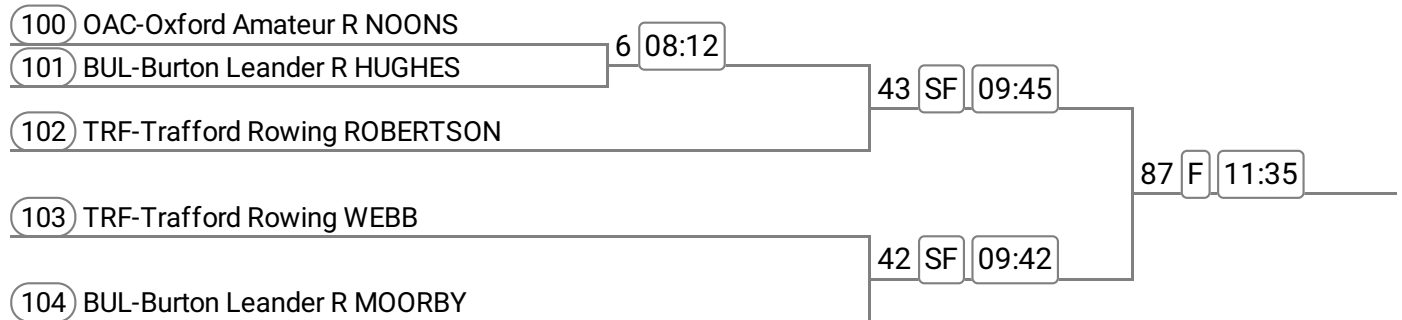

Sponsored by K-RL Logistics

Division: Division 1

Event: 29 - Op 2x **Band 2**

Sponsored by Respol Flooring

Event: 30 - W 1x

Sponsored by Fast Exocet

Event: 31 - Op J13 1x

Sponsored by ABA Crane Hire