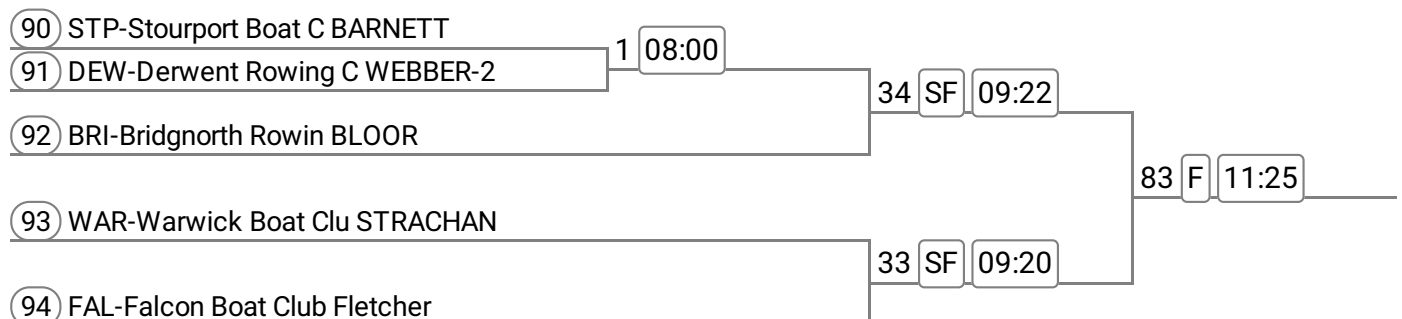

Event: 28 - Op 2x **Band 1**

Sponsored by K-RL Logistics