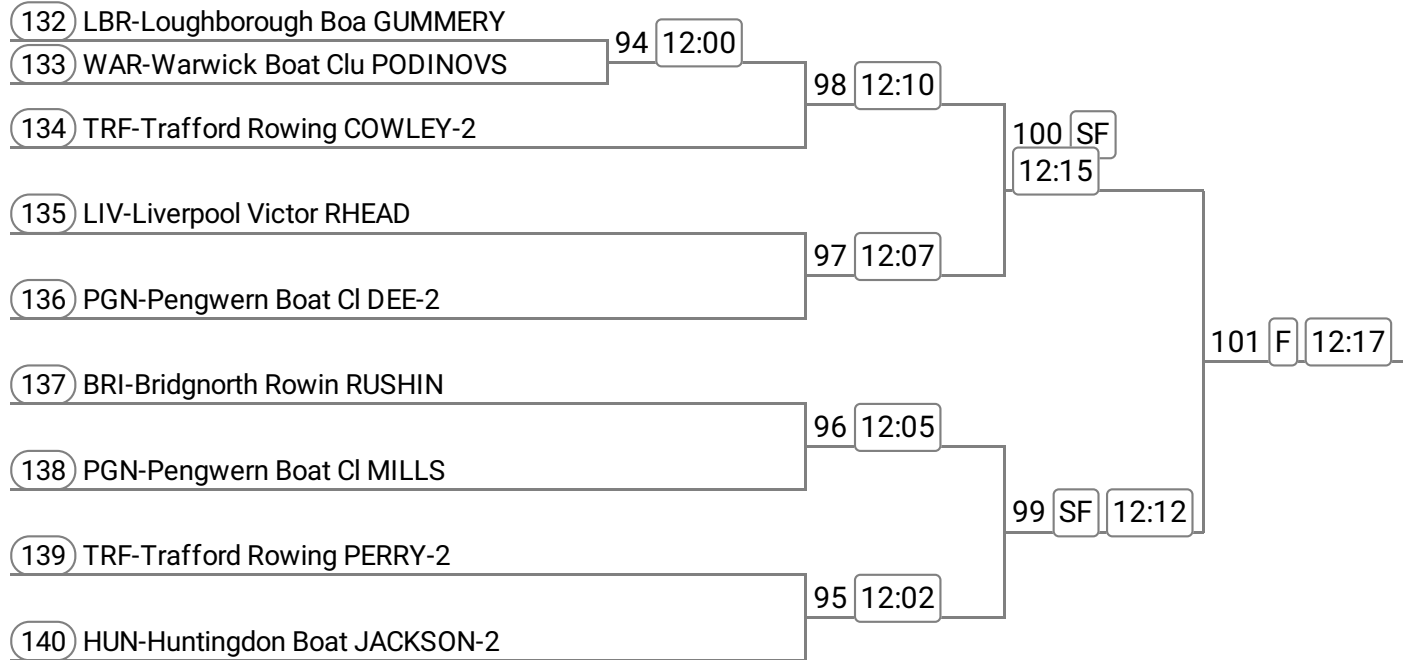

Event: 39 - Mx 8+

Sponsored by Wenlock Olympian Society - 138th Wenlock Olympian Games

Division: Division 2

Event: 40 - Op MasC 4+

Sponsored by The Butchers Bar Broseley

(141) BIR-Birmingham Rowin WILLIAMS	172	F	15:55	_____
(142) TRF-Trafford Rowing MORIARTY				