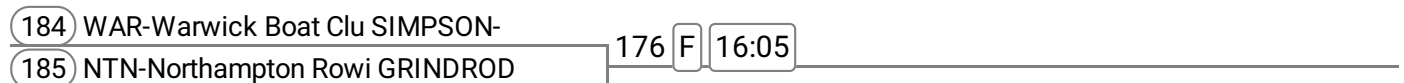

Division: Division 2

Event: 50 - Op J16 2x

Sponsored by S J Richards Limited

Event: 51 - W J15 2x **Band 1**

Sponsored by Easy Regatta

Event: 52 - W J15 2x **Band 2**

Sponsored by Hedgerow Honey

Event: 53 - W J14 2x **Band 2**