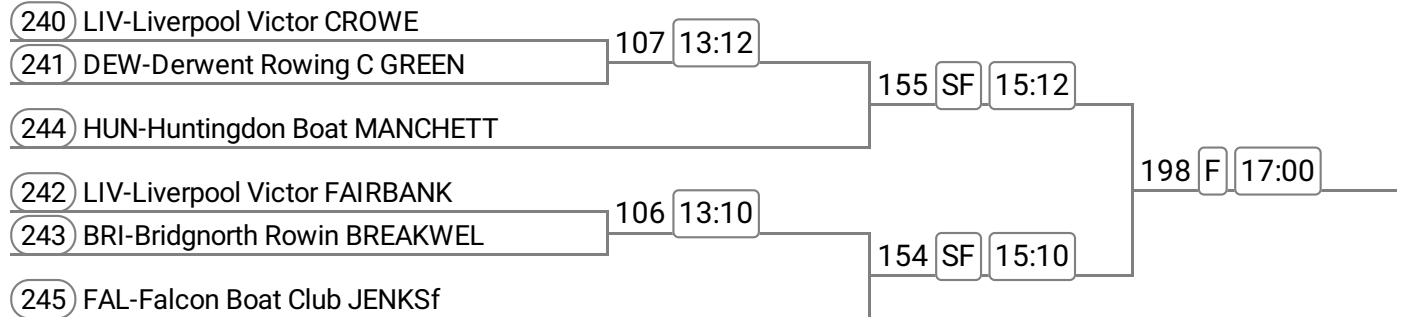

Division: Division 2

Event: 66 - Op 1x **Band 2**

Sponsored by S J Richards Limited