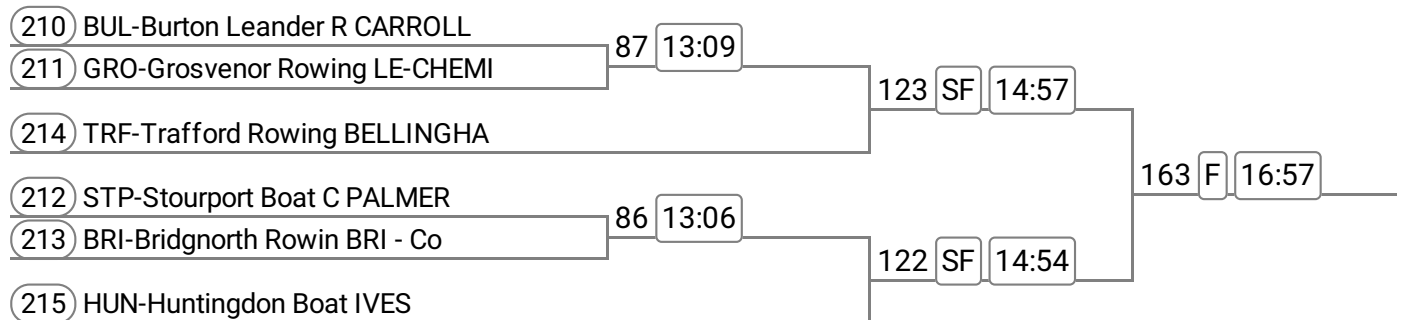

Event: 64 - Op 2x **Band 2**

Sponsored by ABA Crane Hire