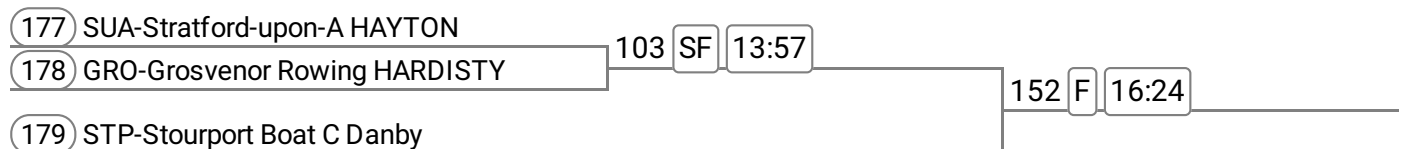

Event: 57 - W MasD 1x

Sponsored by NIDEC Drives