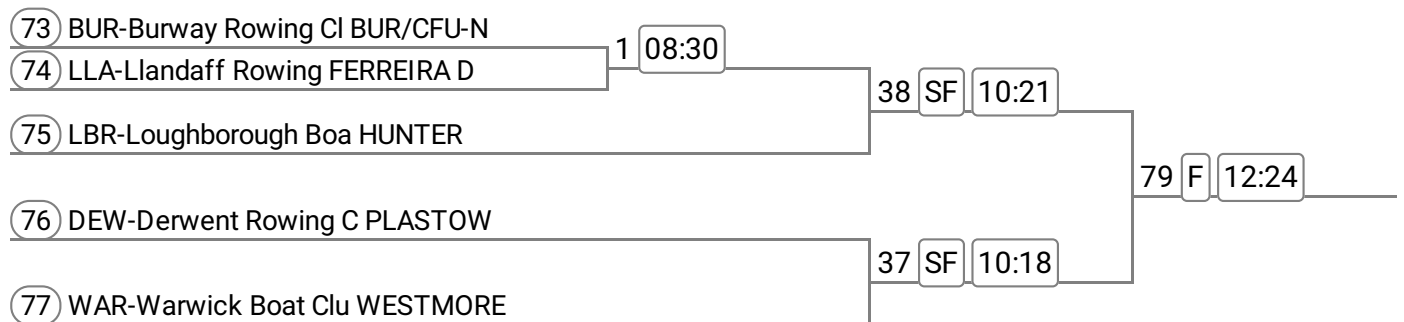

Event: 26 - Mx 2x

Sponsored by ABA Crane Hire