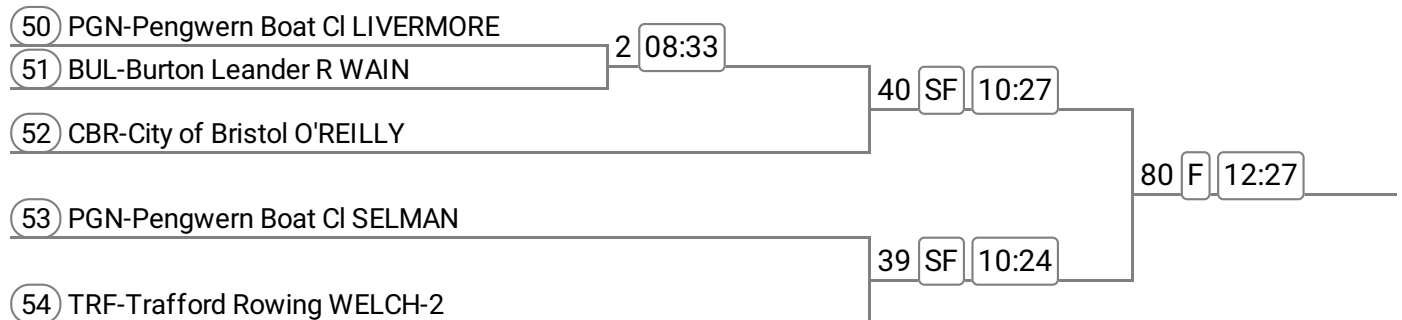

Event: 18 - W J14 2x

Sponsored by Easy Regatta