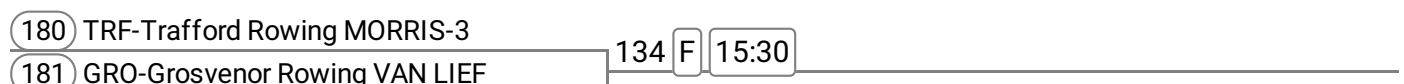

Event: 58 - Op J18 1x

Sponsored by Alderson's Butchers Pie House & Kitchen