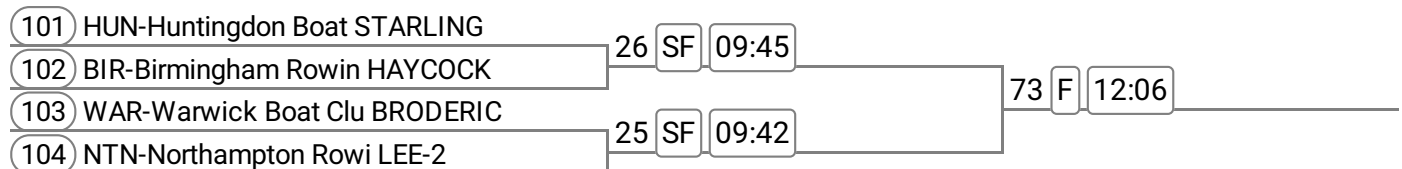

Event: 29 - W 2x **Band 1**

Sponsored by Downes Greengrocers

Event: 30 - Op 1x **Band 2**

Sponsored by S J Richards Limited

Event: 31 - Op 4+

Sponsored by Easy Regatta

Division: Division 1

Event: 32 - W 8+ **Band 2**