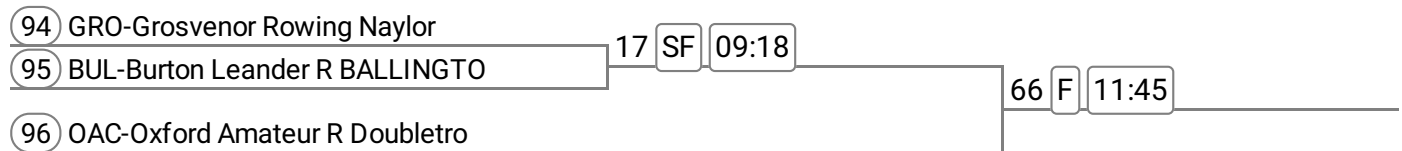

Event: 29 - W 2x **Band 1**

Sponsored by Downes Greengrocers