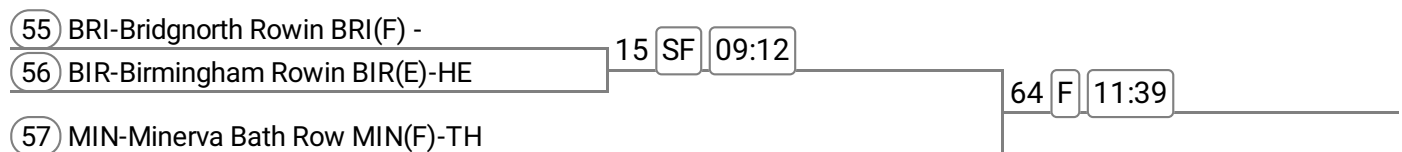

Sponsored by Wrekin Sheet Metal

Event: 18 - W J14 2x

Sponsored by Easy Regatta

Event: 19 - Op MasE/F 1x

Sponsored by S J Richards Limited

Division: Division 1

Event: 20 - Op MasG/H 1x

Sponsored by Ironbridge Gorge Parish Council