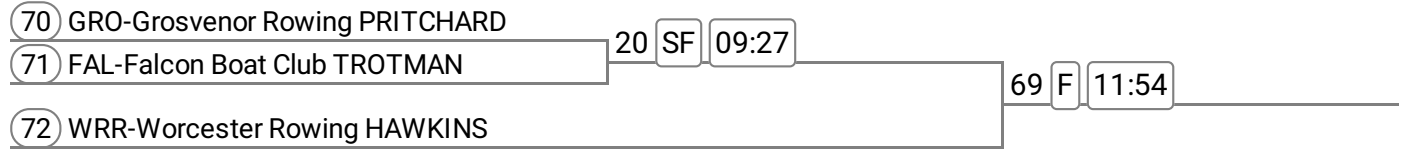

Division: Division 1

Event: 25 - W J16 1x **Band 1**

Sponsored by Hedgerow Honey