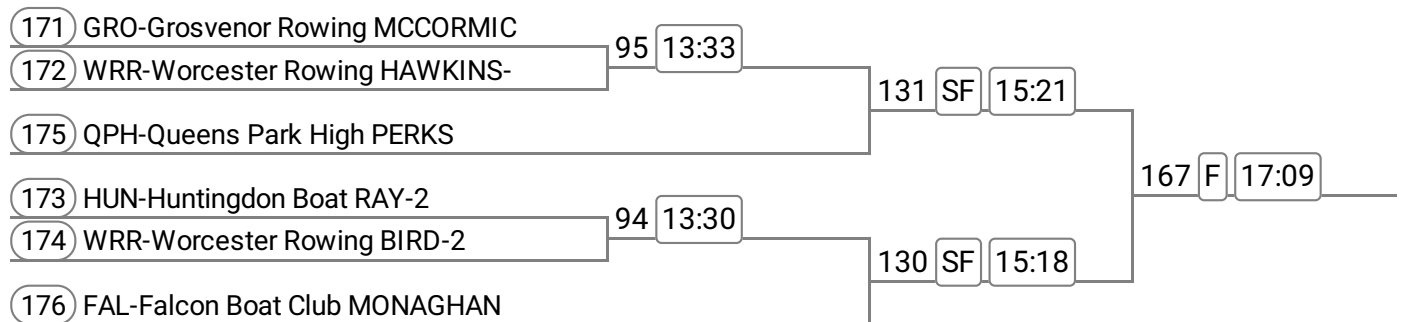

Division: Division 2

Event: 54 - W J17 2x **Band 1**

Sponsored by The Toy Box

Event: 55 - W J17 2x **Band 2**

Sponsored by The Toy Box

Event: 56 - W J16 2x

Sponsored by ABA Crane Hire

Event: 57 - W MasD 1x