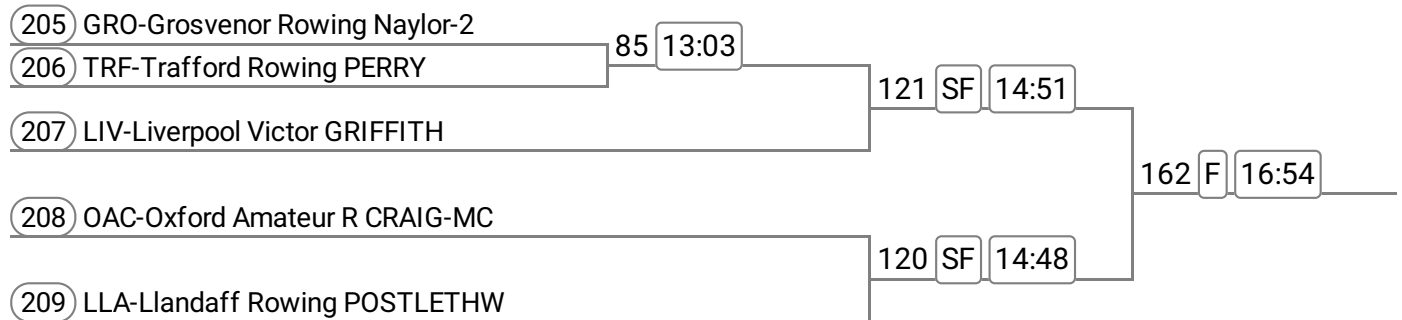

Event: 63 - W 4x- **Band 1**

Sponsored by Respol Flooring