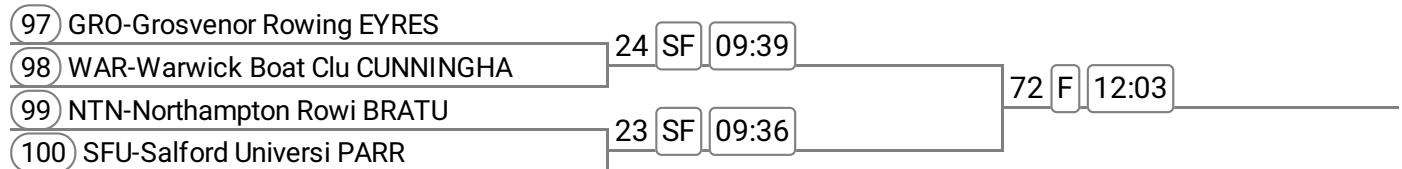

Event: 30 - Op 1x **Band 2**

Sponsored by S J Richards Limited