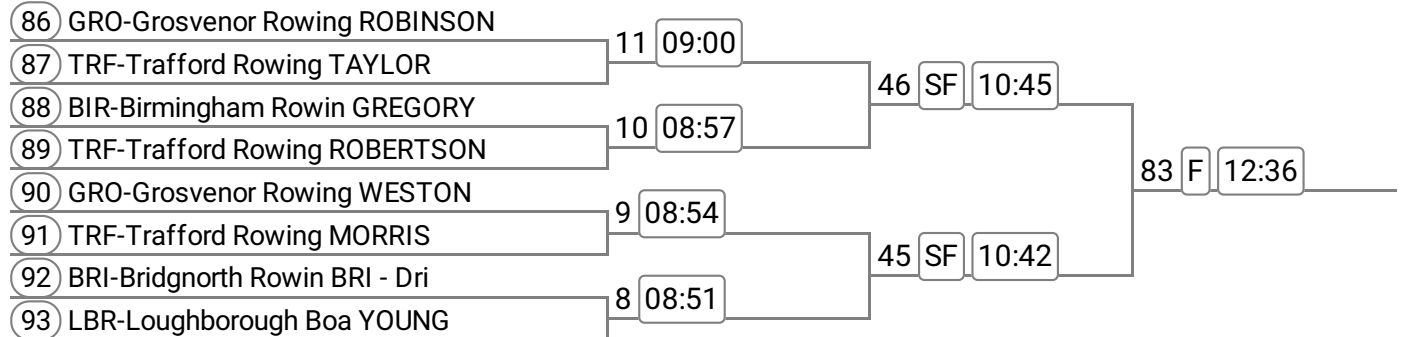

Event: 26 - Mx 2x

Sponsored by ABA Crane Hire

Event: 27 - Op 1x **Band 1**

Sponsored by S J Richards Limited

2024 Gap Personnel Ironbridge Regatta Saturday

Division: Division 1

Event: 28 - W 2x **Band 2**

Sponsored by Story Contracting Limited