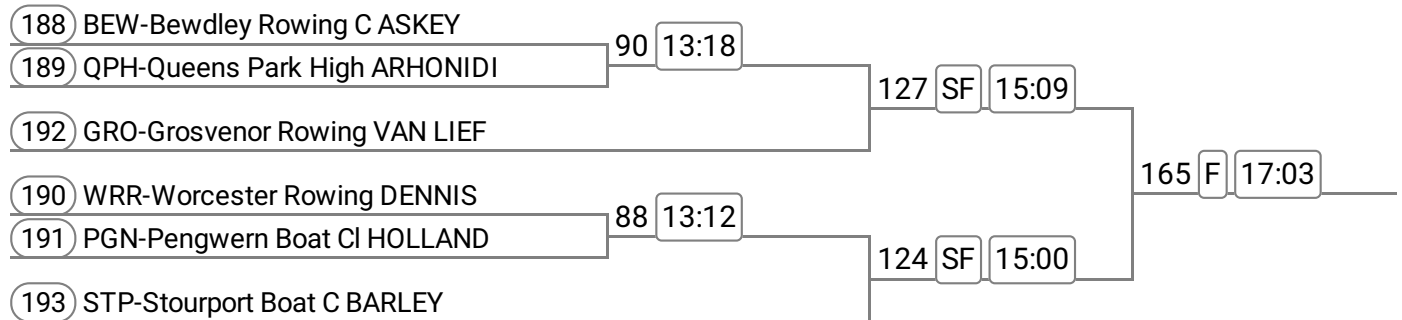

Event: 60 - Op J16 1x **Band 2**

Sponsored by Fast Exocet