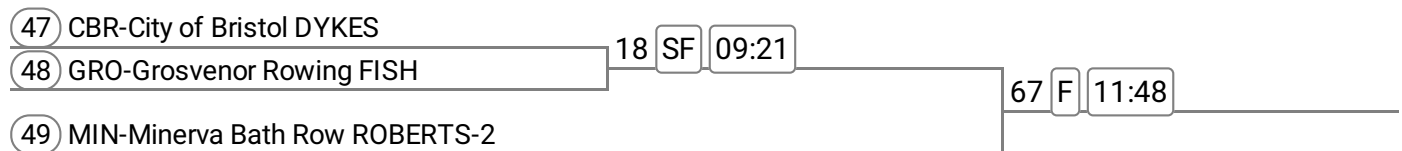

Event: 17 - W J15 2x **Band 2**

Sponsored by Wrekin Sheet Metal