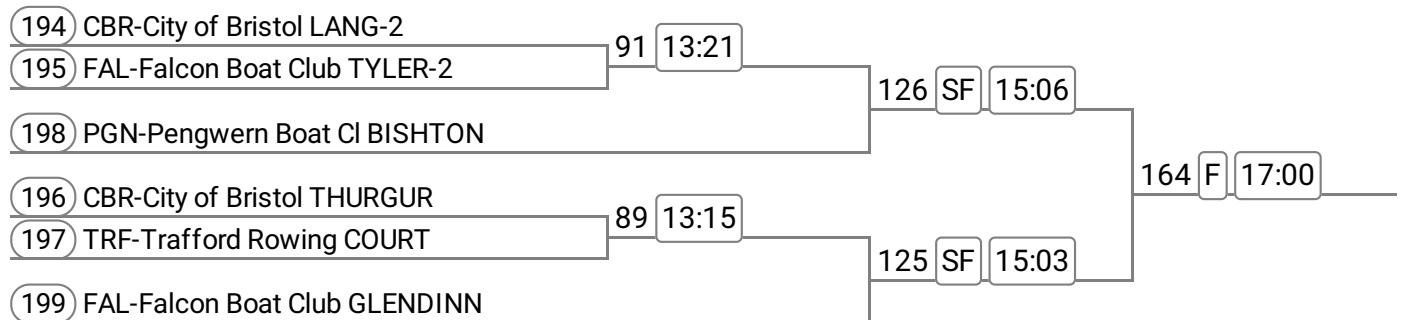

Event: 61 - Op J16 1x **Band 1**

Sponsored by K-RL Logistics

2024 Gap Personnel Ironbridge Regatta Saturday

Division: Division 2

Event: 62 - Op 2x **Band 1**

Sponsored by Easy Regatta

Event: 63 - W 4x- **Band 1**