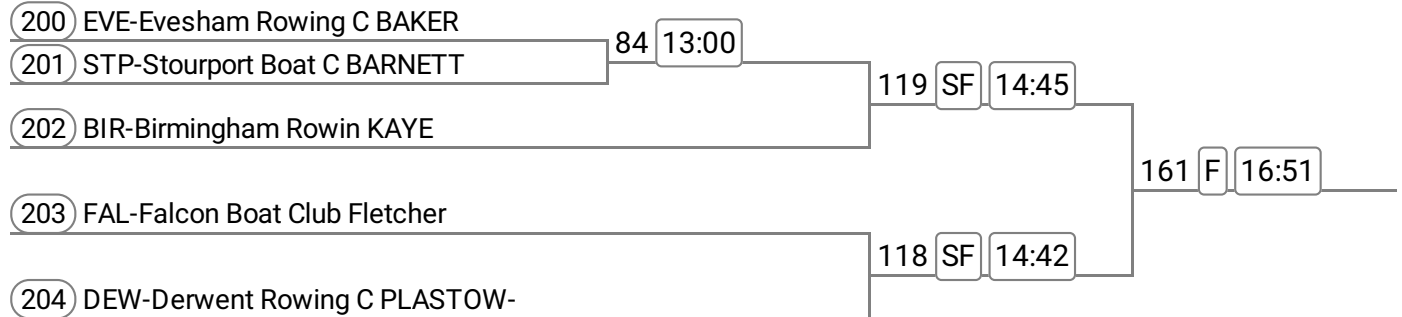

Event: 61 - Op J16 1x **Band 1**

Sponsored by K-RL Logistics

2024 Gap Personnel Ironbridge Regatta Saturday

Division: Division 2

Event: 62 - Op 2x **Band 1**

Sponsored by Easy Regatta

Event: 63 - W 4x- **Band 1**