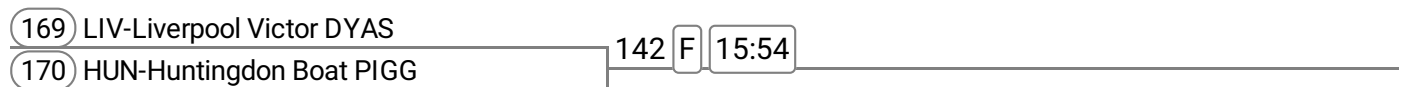

Division: Division 2

Event: 54 - W J17 2x **Band 1**

Sponsored by The Toy Box

Event: 55 - W J17 2x **Band 2**

Sponsored by The Toy Box

Event: 56 - W J16 2x

Sponsored by ABA Crane Hire

Event: 57 - W MasD 1x