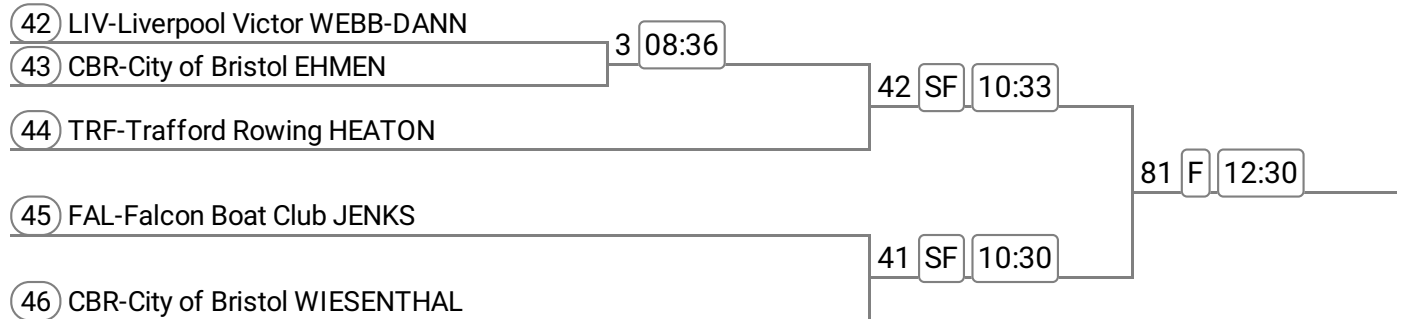

Division: Division 1

Event: 16 - W J15 2x **Band 1**

Sponsored by Fast Exocet