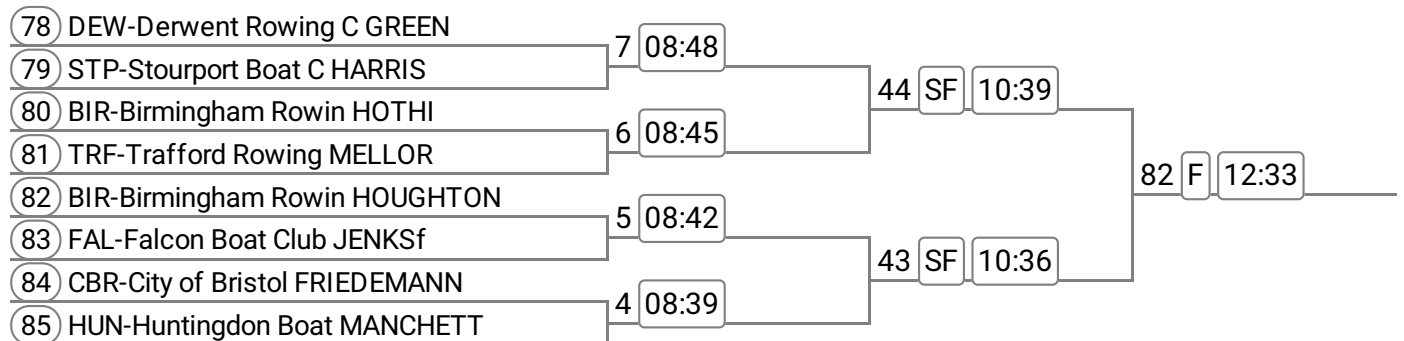

Event: 27 - Op 1x **Band 1**

Sponsored by S J Richards Limited