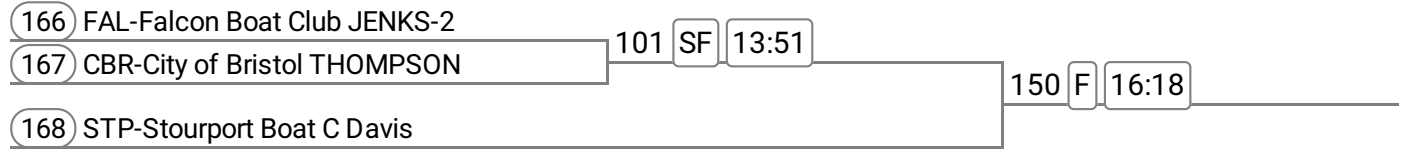

Division: Division 2

Event: 54 - W J17 2x **Band 1**

Sponsored by The Toy Box