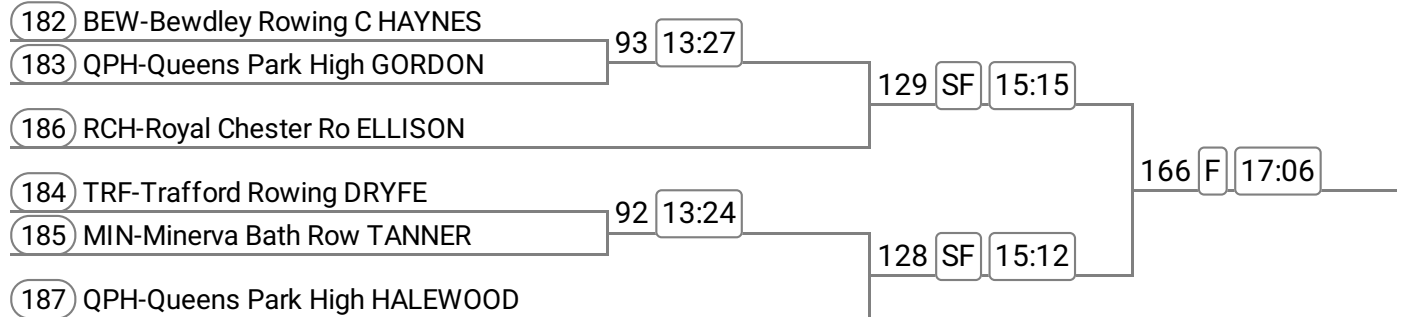

Division: Division 2

Event: 59 - Op J17 1x

Sponsored by Respol Flooring